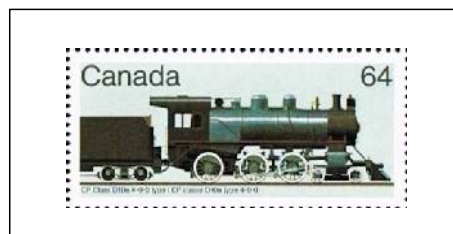

1984 : Locomotives anciennes

Scotia, type 0-6-0

Sc1036

Countess of Dufferin, type 4-4-0

Sc1037

GT Class E3, type 2-6-0

Sc1038

CP Class D10A type 4-6-0