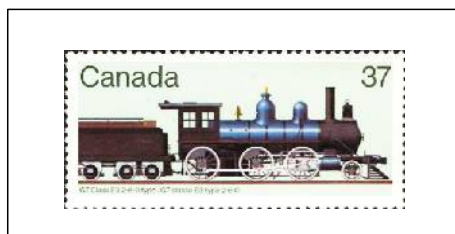

1984 : Locomotives anciennes

Scotia, type 0-6-0

Sc1036

Countess of Dufferin, type 4-4-0

Sc1037

GT Class E3, type 2-6-0

Sc1038

CP Class D10A type 4-6-0