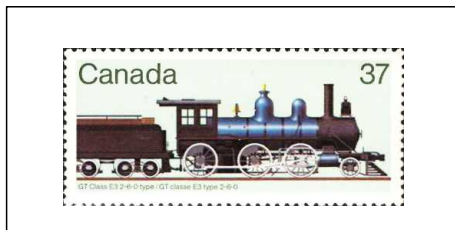

1984 : Phares canadiens

1984 : Locomotives anciennes

Sc1038

1984 : Divers