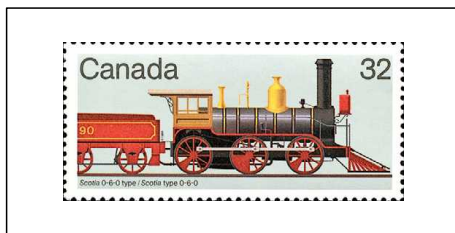

Sc1045

Ile Verte, 1809

Sc1045

Gibraltar Point, 1808

Sc1045

1984 : Locomotives anciennes

Scotia, type 0-6-0

Sc1036